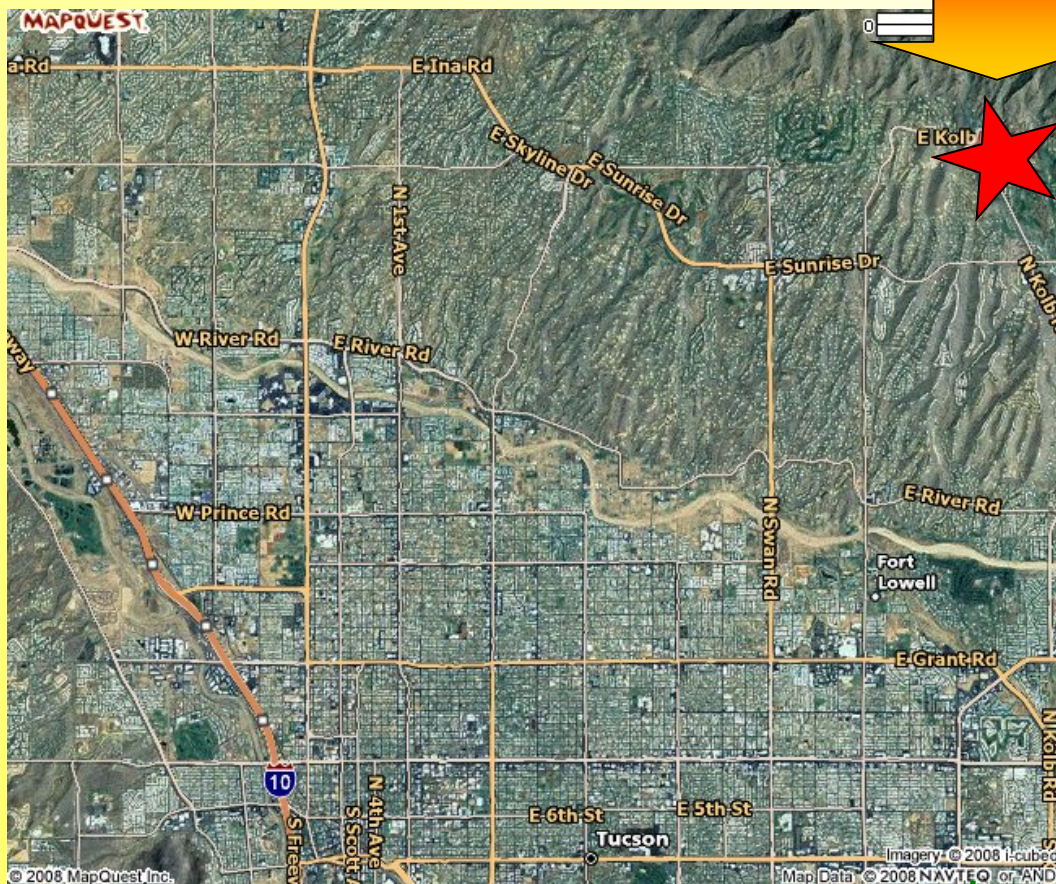

## DRIVING DIRECTIONS TO LOEWS VENTANA CANYON RESORT

### From Phoenix Metro Area to Loews Ventana Canyon Resort

- ◆ Take I-10 East toward Tucson
- ◆ Take Ina Road, Exit 248
- ◆ Turn left on West Ina Road (Eastbound)
- ◆ Proceed along Ina Road
- ◆ After approximately 7 miles, Ina becomes Skyline Road
- ◆ Stay on the main road which becomes Sunrise Road after approximately 2 miles
- ◆ Continue approximately 4 miles to Kolb Road
- ◆ Turn left on Kolb Road
- ◆ Turn right on Resort Drive, marked by a large boulder on the right
- ◆ Distance between Phoenix and Tucson is approximately 95 miles

**Loews Ventana Canyon Resort**  
7000 North Resort Drive  
Tucson, Arizona 85750

2008 Judicial Conference

*Protecting Children, Families, and Communities*